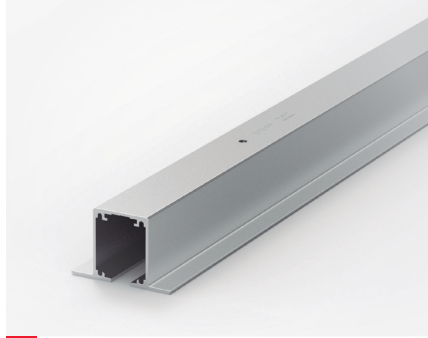

REFERENCIAS / REFERENCES / RÉFÉRENCES / REFERENZ

B