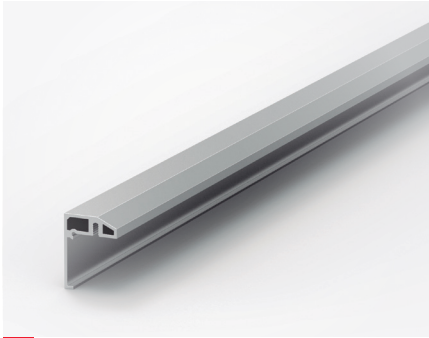

REFERENCIAS / REFERENCES / RÉFÉRENCES / REFERENZ

D