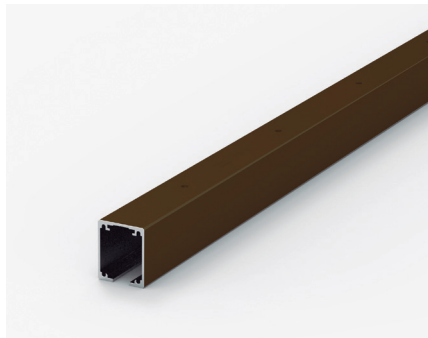

REFERENCIAS / REFERENCES / RÉFÉRENCES / REFERENZ

K